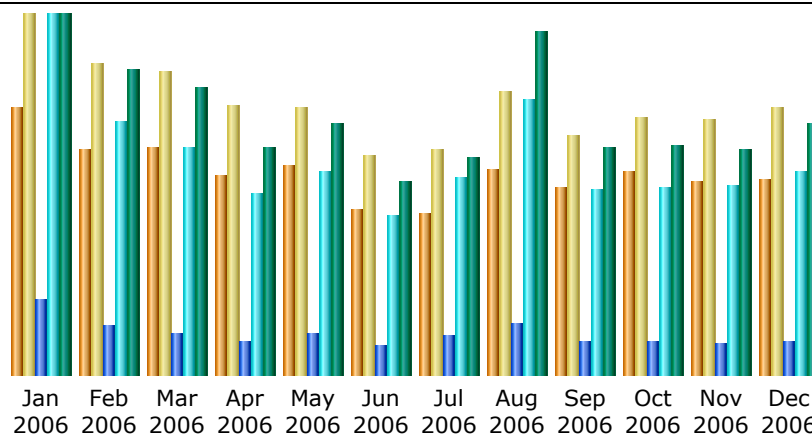

Last Update: 17 Jan 2008 - 11:13

Reported period:

Summary

Reported period	Year 2006				
First visit	01 Jan 2006 - 00:03				
Last visit	31 Dec 2006 - 23:59				
	Unique visitors	Number of visits	Pages	Hits	Bandwidth
Traffic viewed *	<= 21887 Exact value not available in 'Year' view	29236 (1.33 visits/visitor)	188799 (6.45 Pages/Visit)	1018579 (34.83 Hits/Visit)	16.66 GB (597.45 KB/Visit)
Traffic not viewed *			201732	289372	4.73 GB

* Not viewed traffic includes traffic generated by robots, worms, or replies with special HTTP status codes.

Monthly history

Month	Unique visitors	Number of visits	Pages	Hits	Bandwidth
Jan 2006	2391	3233	29229	140030	1.93 GB
Feb 2006	2012	2788	18988	98026	1.63 GB
Mar 2006	2044	2730	15883	88673	1.53 GB
Apr 2006	1795	2413	12594	70350	1.22 GB
May 2006	1884	2401	15776	78855	1.34 GB
Jun 2006	1475	1967	11251	62129	1.03 GB
Jul 2006	1448	2012	14940	76883	1.16 GB
Aug 2006	1840	2537	19572	107066	1.84 GB
Sep 2006	1678	2153	12898	71885	1.22 GB
Oct 2006	1832	2302	12862	72634	1.22 GB
Nov 2006	1741	2296	11942	73293	1.20 GB
Dec 2006	1747	2404	12864	78755	1.34 GB
Total	21887	29236	188799	1018579	16.66 GB

* Robots shown here gave hits or traffic "not viewed" by visitors, so they are not included in other charts.

Visits duration

	Number of visits: 29236 - Average: 197 s	Number of visits	Percent
0s-30s		20371	69.6 %
30s-2mn		3170	10.8 %
2mn-5mn		2111	7.2 %
5mn-15mn		1896	6.4 %
15mn-30mn		814	2.7 %
30mn-1h		654	2.2 %
1h+		220	0.7 %