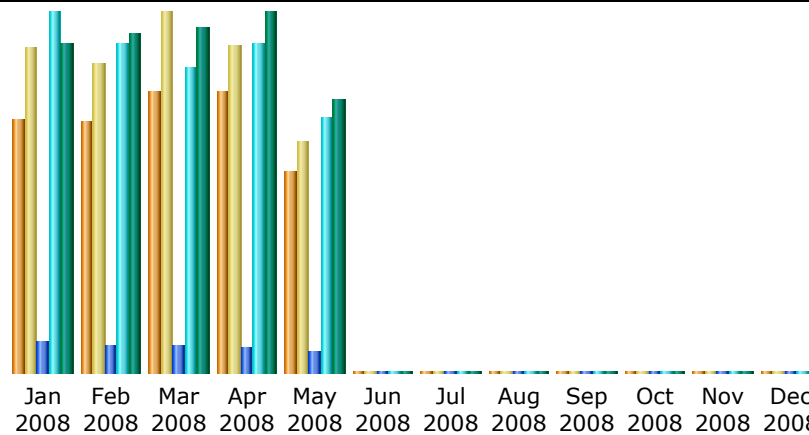

Last Update: 02 May 2009 - 05:25 [Update now](#)

Reported period: - Year - 2008

Summary

Reported period	Year 2008				
First visit	01 Jan 2008 - 00:01				
Last visit	22 May 2008 - 00:36				
	Unique visitors	Number of visits	Pages	Hits	Bandwidth
Traffic viewed *	<= 18488 Exact value not available in 'Year' view	22649 (1.22 visits/visitor)	85806 (3.78 Pages/Visit)	1038451 (45.84 Hits/Visit)	27.27 GB (1262.52 KB/Visit)
Traffic not viewed *			83330	114393	2.41 GB

* Not viewed traffic includes traffic generated by robots, worms, or replies with special HTTP status codes.

Monthly history

Month	Unique visitors	Number of visits	Pages	Hits	Bandwidth
Jan 2008	3696	4739	19791	236600	5.47 GB
Feb 2008	3659	4520	18189	216530	5.61 GB
Mar 2008	4102	5251	17804	200785	5.71 GB
Apr 2008	4101	4782	16550	216870	5.97 GB
May 2008	2930	3357	13472	167666	4.51 GB
Jun 2008	0	0	0	0	0
Jul 2008	0	0	0	0	0
Aug 2008	0	0	0	0	0
Sep 2008	0	0	0	0	0
Oct 2008	0	0	0	0	0
Nov 2008	0	0	0	0	0
Dec 2008	0	0	0	0	0
Total	18488	22649	85806	1038451	27.27 GB